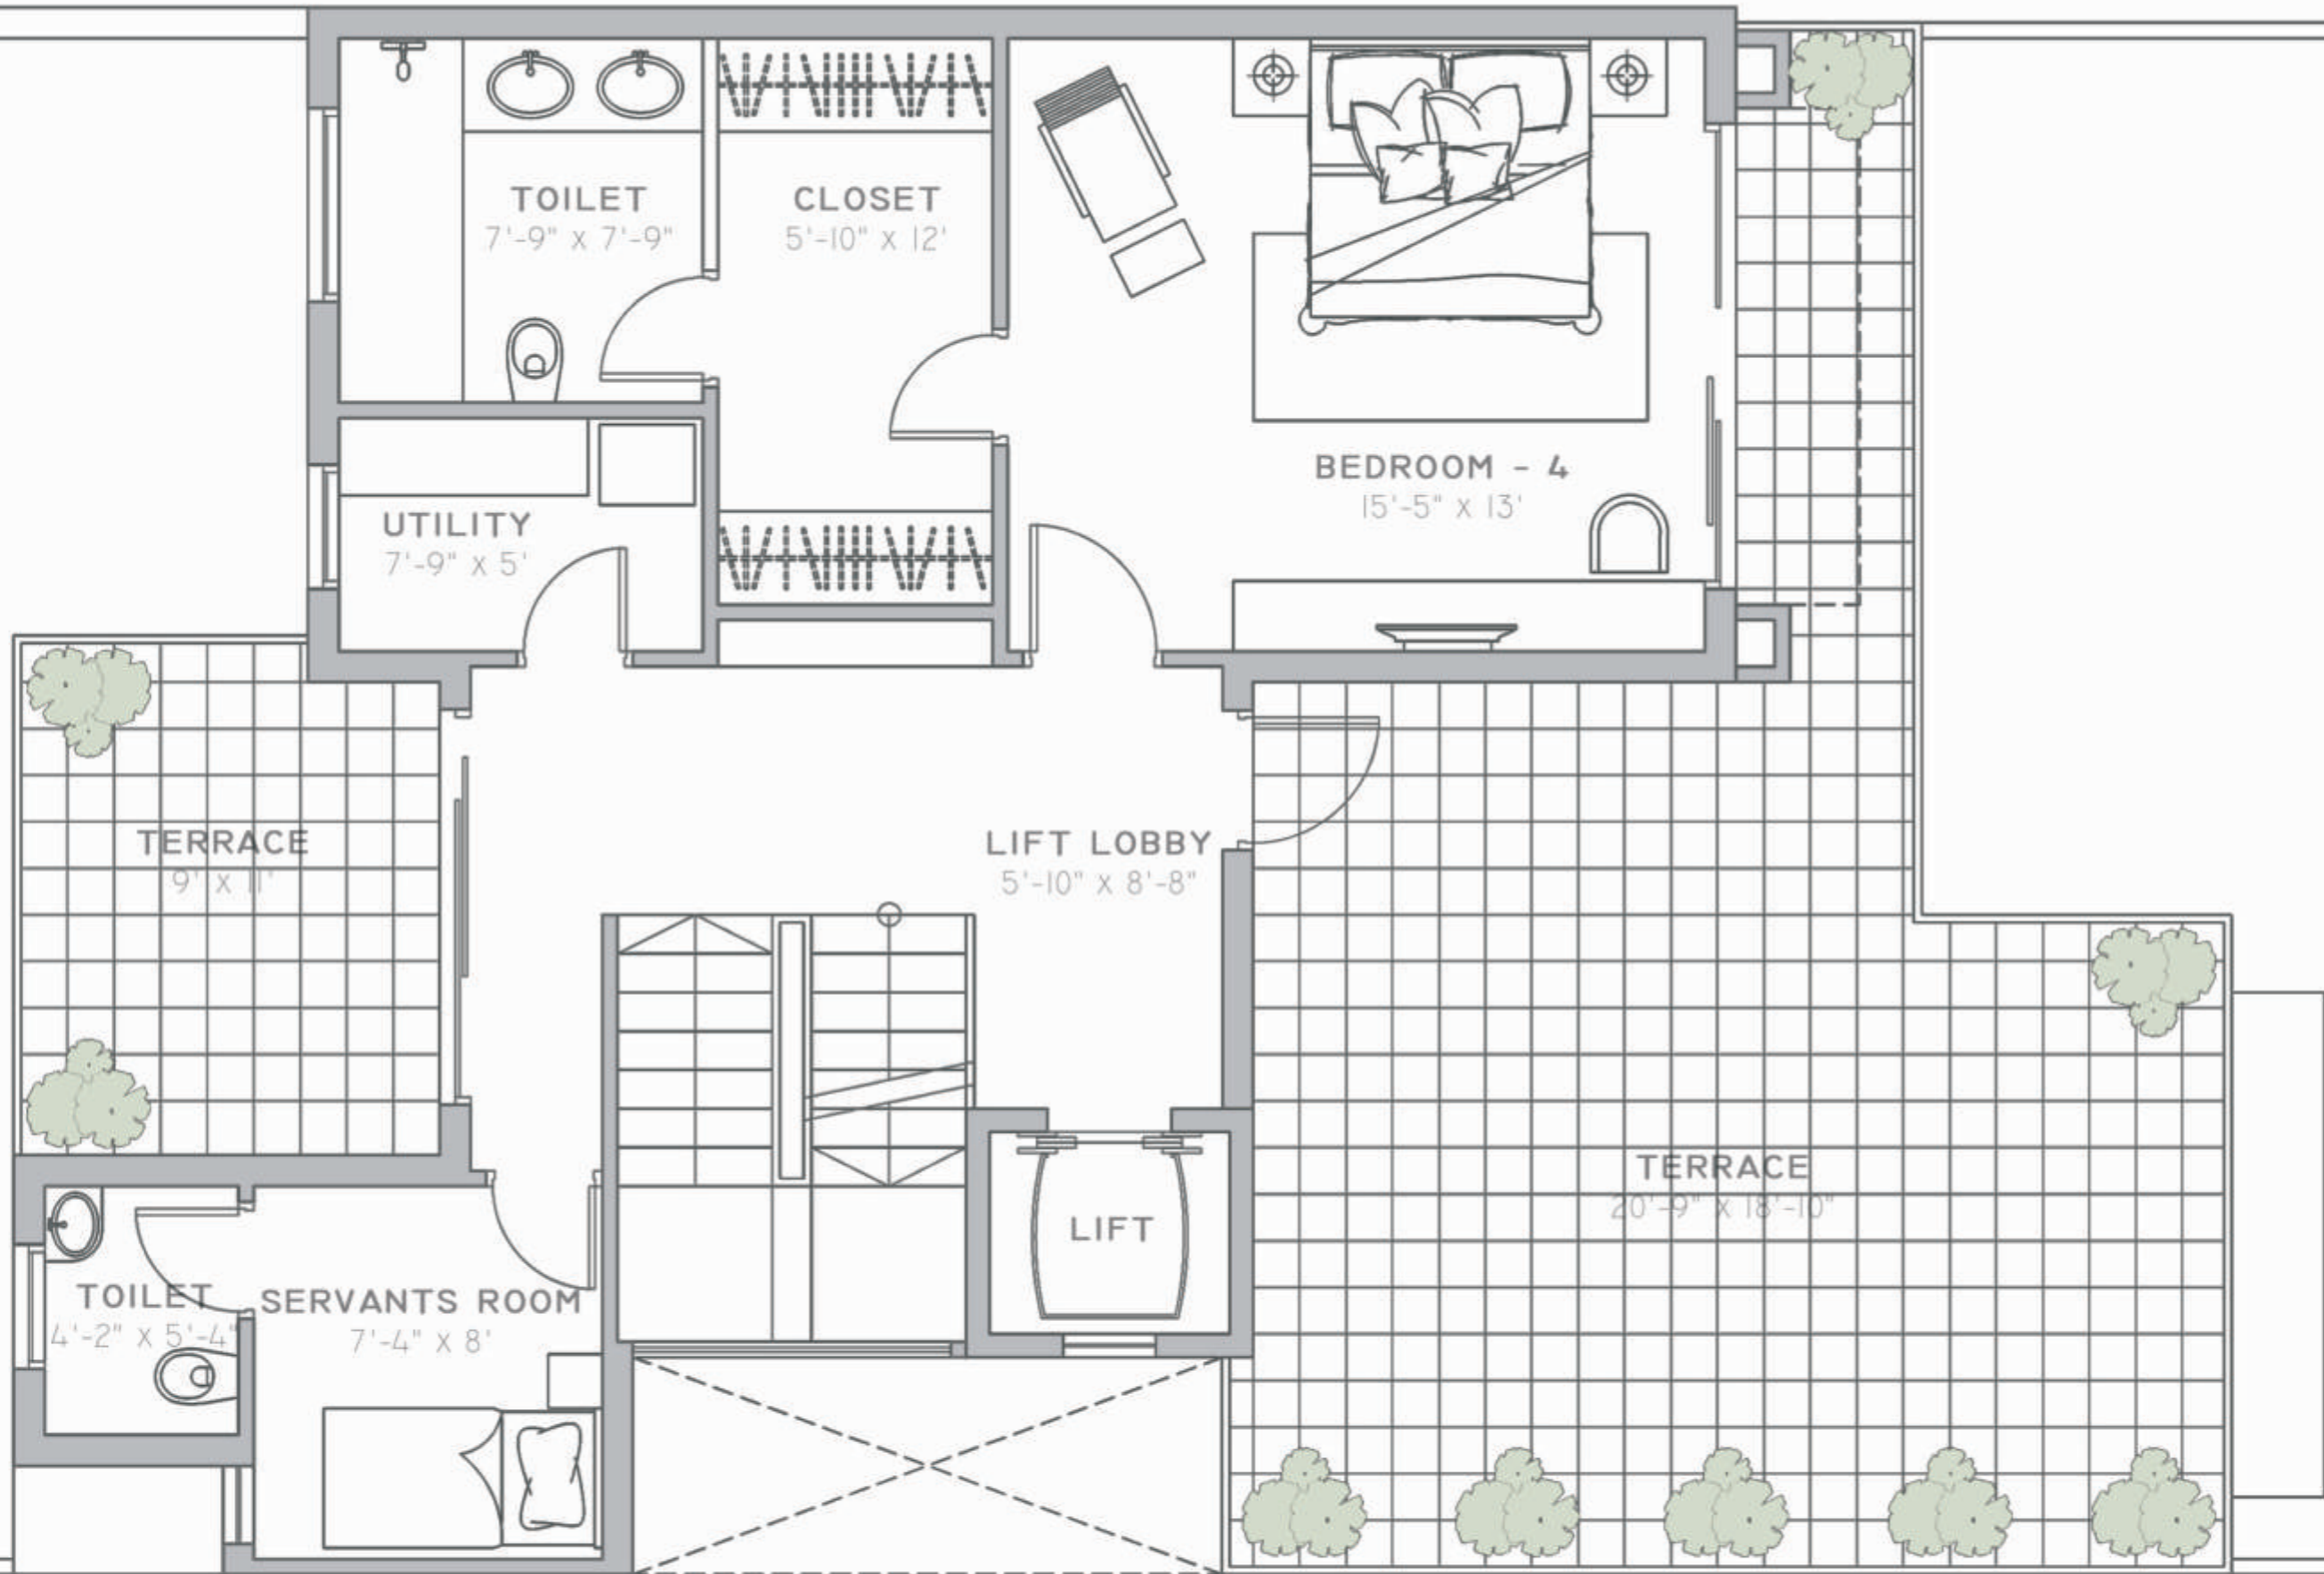

BPTP Visionnaire Villas Gurgaon Floor Plans ,290 Sq. Yds.

FIRST FLOOR

SECOND FLOOR

BASEMENT

GROUND FLOOR