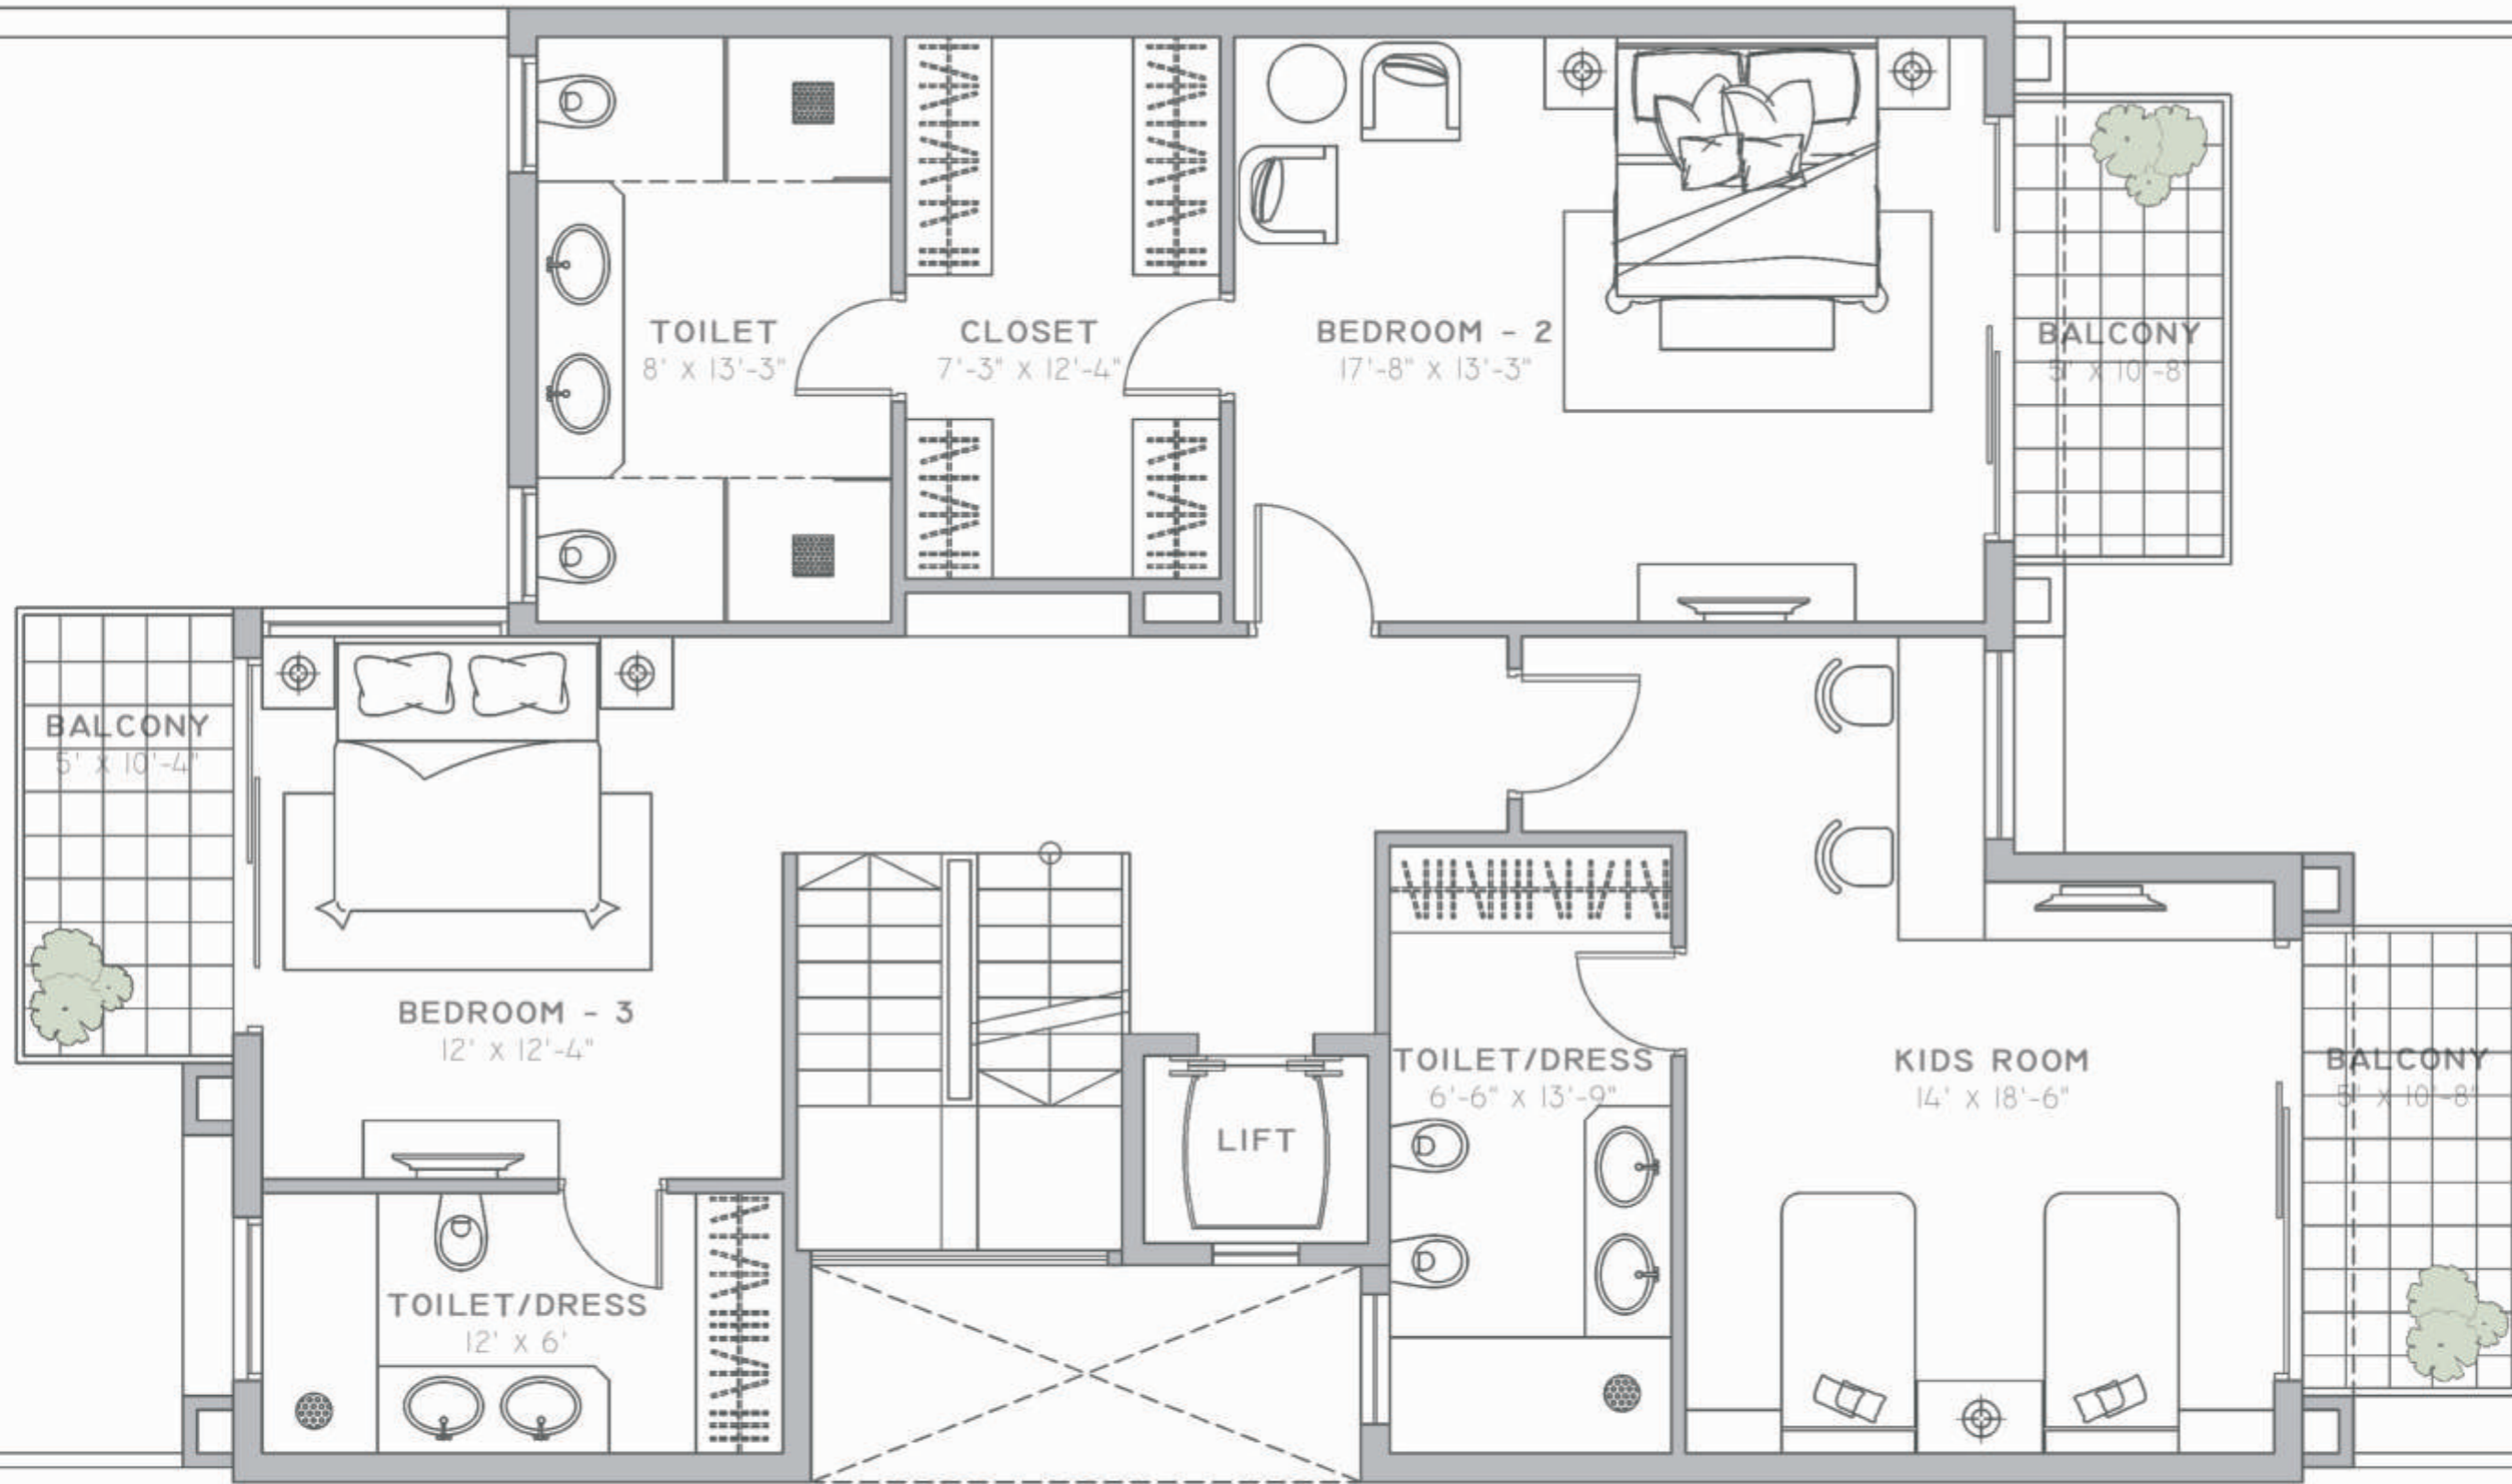

BPTP Visionnaire Villas Gurgaon Floor Plans ,290 Sq. Yds.

FIRST FLOOR

SECOND FLOOR

BASEMENT

GROUND FLOOR