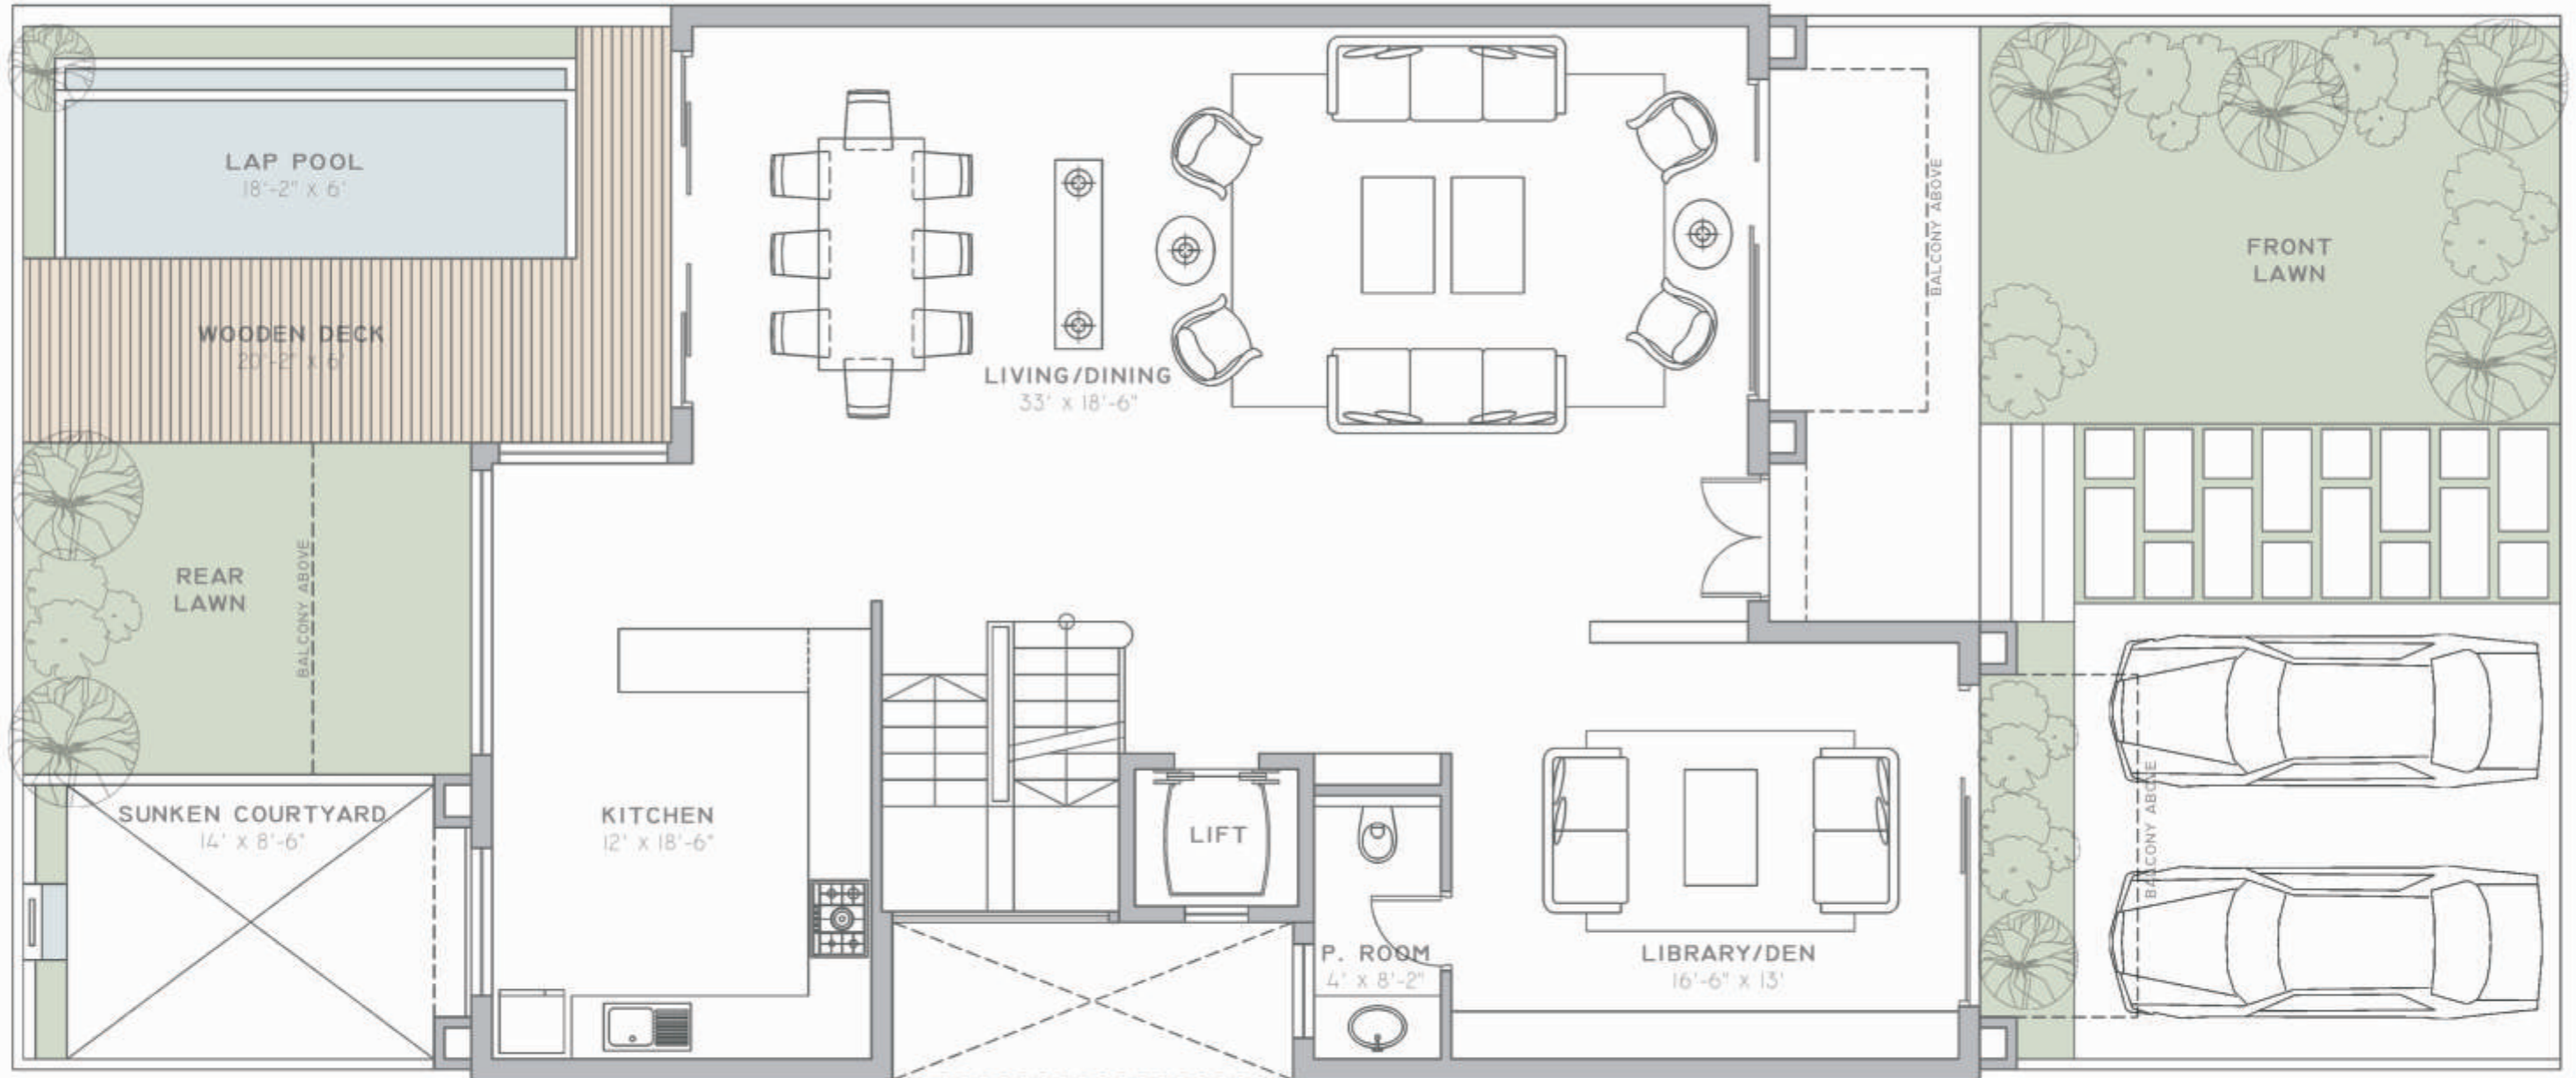

BPTP Visionnaire Villas Gurgaon Floor Plans ,290 Sq. Yds.

FIRST FLOOR

SECOND FLOOR

BASEMENT

GROUND FLOOR