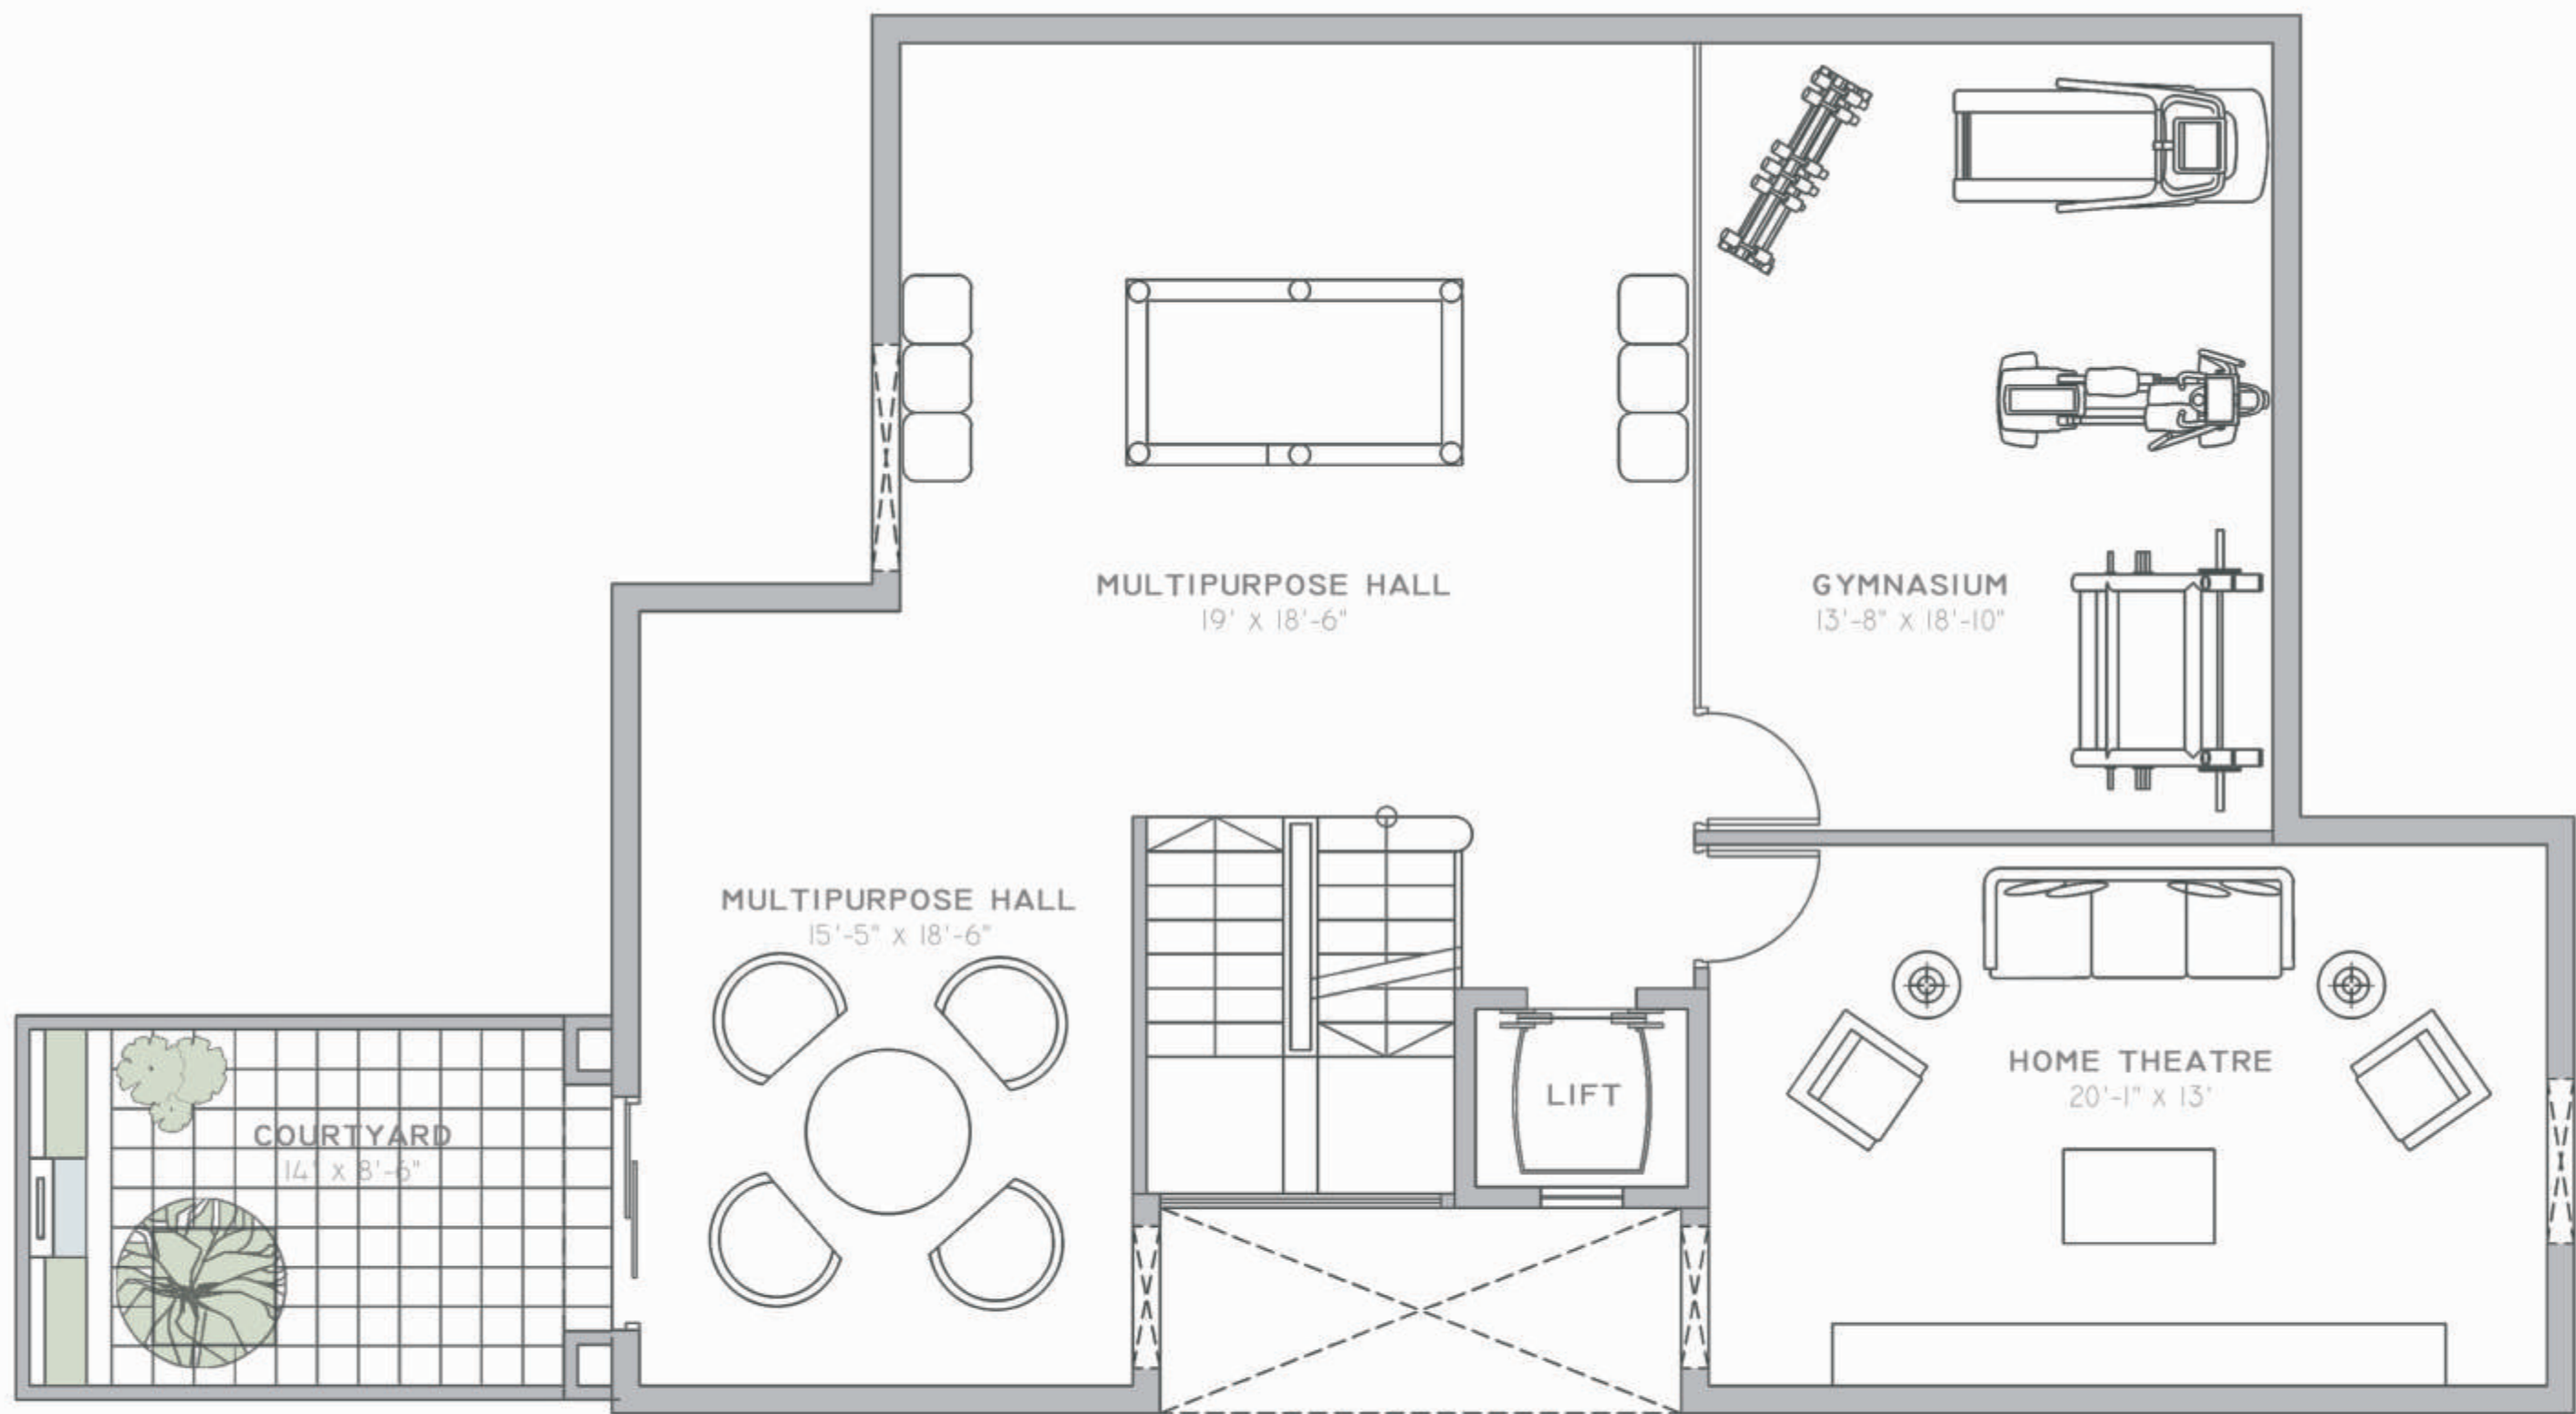

BPTP Visionnaire Villas Gurgaon Floor Plans ,290 Sq. Yds.

FIRST FLOOR

SECOND FLOOR

BASEMENT

GROUND FLOOR